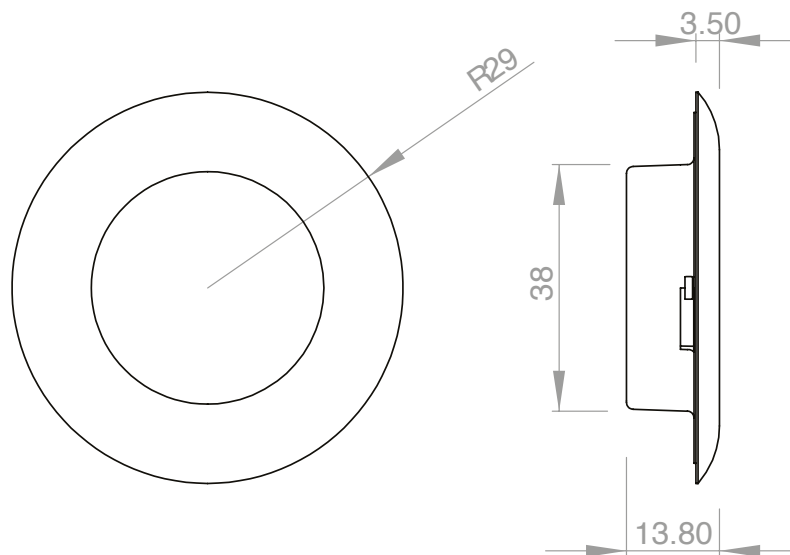

CALLISTO

160 lumens; over 55 lux @ 1 metre

Dual colour options available

Stylish, compact design

Choice of 4 trim colours

Waterproof to IP66 option available

TECHNICAL SPECS OVERLEAF 
APRIL 2016

DESIGNED FOR MULTI-SECTOR APPLICATIONS

Stylish, compact design - The Callisto has been designed to give an elegant finish to every application and is only 58mm in diameter ensuring that it has minimal impact on your ceiling.

Choice of 4 trim colours - Available in brushed chrome, white, brass and black.

Waterproof option - A waterproof Callisto is available which protects the light from moisture ingress to IP66.

SPECIFICATION		ALL DIMENSIONS HAVE A TOLERANCE OF +/-1mm			
		LD101BCMV (12V)	LD102BC6 (12V)	LD101BCMV (24V)	LD102BC6 (24V)
Voltage Range	VDC	10-32	10-14	10-32	20-28
Average Current	A	0.16	0.034	0.09	0.017
Light Output	lm	160	48	160	48
Watts	W	1.25W	0.4W	1.25W	0.4W
Weight	kg	0.03	0.03	0.03	0.03
Temp. Range	°C	-30 to +40	-30 to +40	-30 to +40	-30 to +40
IP Rating	IP	IP50 or IP66 (WP)	IP50 or IP66 (WP)	IP50 or IP66 (WP)	IP50 or IP66 (WP)